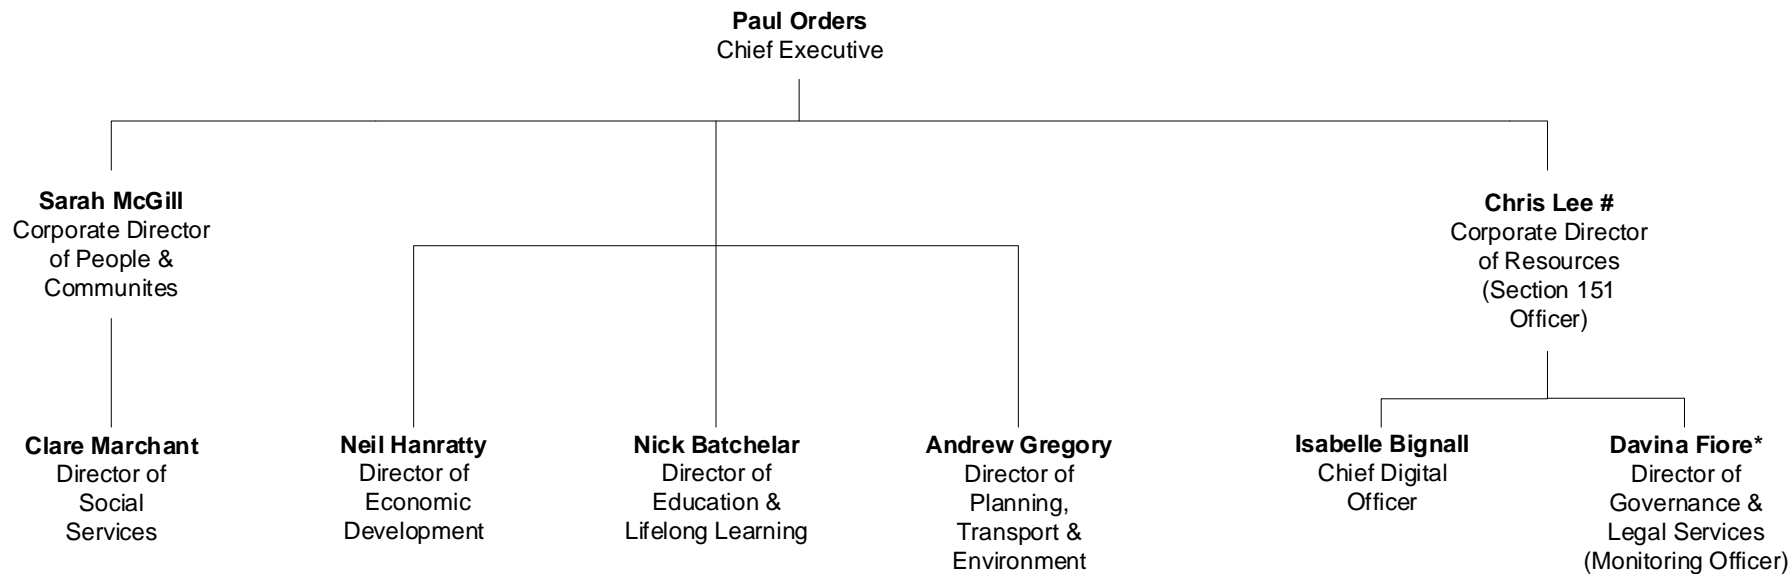

CARDIFF COUNCIL
TIER 1 – SENIOR MANAGEMENT CHART
AS AT 14TH MARCH 2019

Section 151 Officer

* Monitoring Officer